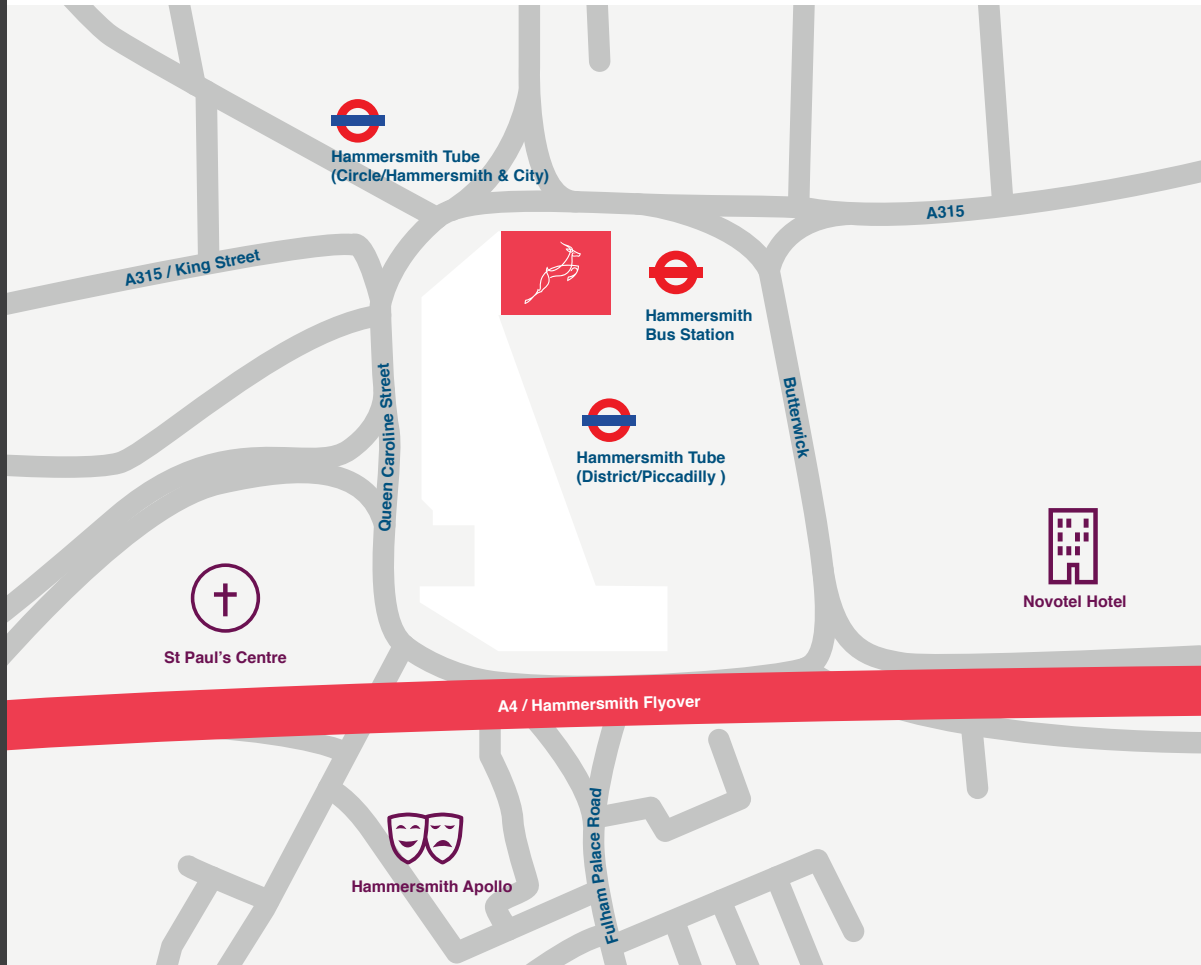

Accelerate **West**
One Broadway
Hammersmith
London W6 9DL

020 8080 9513
info@AccelerateWest.com

By Car

Parking can be arranged on request.

By Plane

From Heathrow Airport:

Taxi - journey is 30-45 minutes depending on traffic.

Underground: take the eastbound Piccadilly Line (dark blue) to Hammersmith.

From Gatwick Airport:

Take the Gatwick Express to Victoria station (every 15 minutes) then take either:

Taxi - journey is 25-30 minutes from Victoria depending on traffic

Underground - take the westbound District Line (green) towards Ealing Broadway or Richmond to Hammersmith.

By Tube

Directions on arrival at Hammersmith:

District and Piccadilly lines - follow signs to the Hammersmith & City line station, turn right at the exit of the station towards the exit of shopping centre. At the exit you will see Starbucks on your left. Turn right and walk 10 meters to the revolving doors at One Hammersmith Broadway.

Hammersmith and City line - follow signs for Piccadilly and District line services and the Hammersmith Shopping centre. Rather than head into the shopping centre, walk past Paperchase on your right, and continue 10 meters to the revolving doors at One Hammersmith Broadway.

**Blenheim
Chalcot**